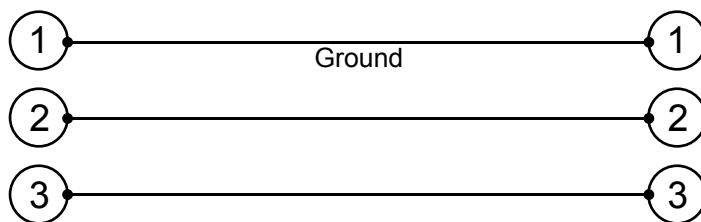

GMS-274

Power Switch, XLR3F to XLR3M

The GMS-274 offers a convenient way of shutting off a microphone, or other signal.

Switch in **ON** Position

Switch in **OFF** Position

GMS-274

Revision: 1

HOSA TECHNOLOGY, 6650 CABALLERO BLVD., BUENA PARK, CA 90620
PHONE: 714.522.8878 FAX: 714.522.4540