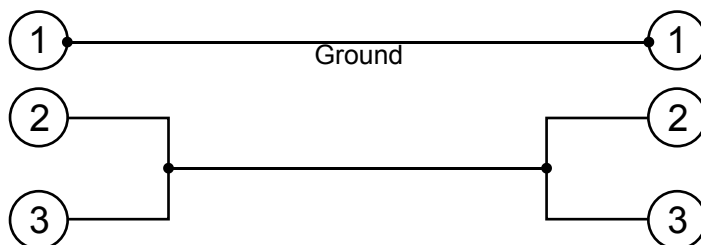

GMS-274

Power Switch, XLR3F to XLR3M

The GMS-274 offers a convenient way of shutting off a microphone, or other signal.

Switch in **ON** Position

Switch in **OFF** Position

GMS-274

Revision: 1

HOSA TECHNOLOGY, 6650 CABALLERO BLVD., BUENA PARK, CA 90620
PHONE: 714.522.8878 FAX: 714.522.4540