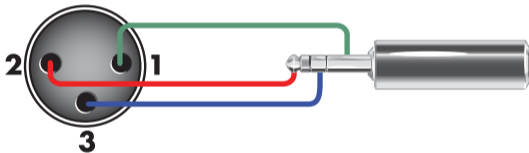

Wiring Diagram

MXM-000RS

Front
View

Hot

Ground

Cold