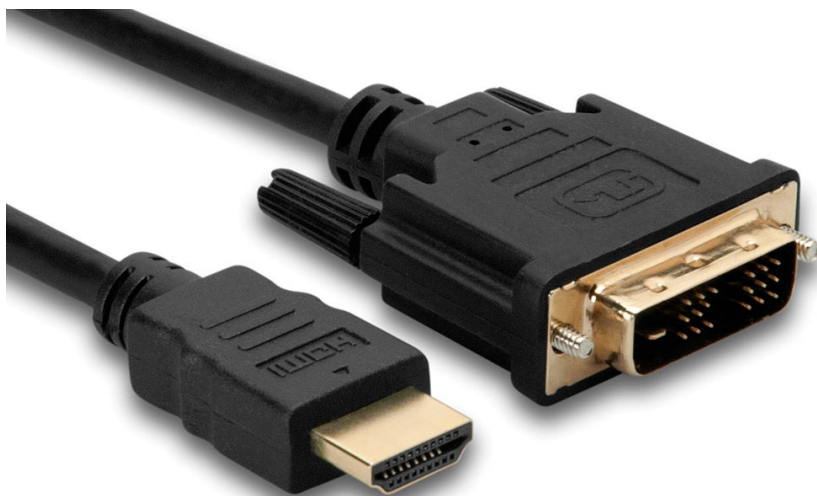

# Standard Speed HDMI Cable

HDMD-400

## Specifications

Series	HDMD-400
Lengths	3, 6, 10 ft
Connector 1	HDMI Type A
Connector 2	DVI-D
Type	HDMI to DVI-D Adapter Cable