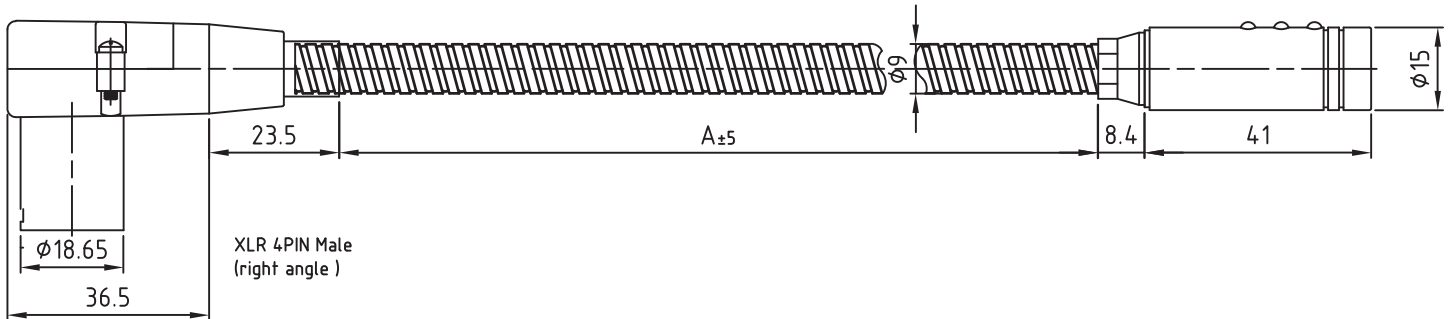

LED Console Lamp

LTE-500XLR4

Specifications

Series	LTE-500XLR4
Length	15, 18 in
Lamp Type	LED
Connector Type	XLR4M
Input Voltage	12 VDC
Current Draw	53 mA
Lumens	20

Pin-out

LTE-500XLR4 Series lamps work with all consoles accommodating a 4-pin console lamp