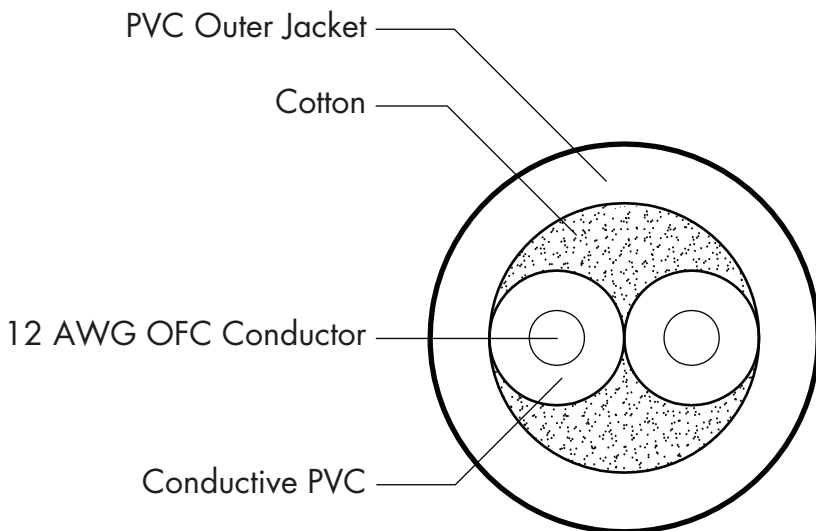

# Edge Speaker Cable

## SKJ-200

### Specifications

<b>Series</b>	SKJ-200
<b>Lengths</b>	3, 5, 10, 15, 20, 25, 30, 50, 75, 100 ft
<b>Connector 1</b>	Neutrik ¼ in TS
<b>Connector 2</b>	Neutrik ¼ in TS
<b>Conductors</b>	12 AWG x 2 OFC
<b>Jacket</b>	10 mm Ø