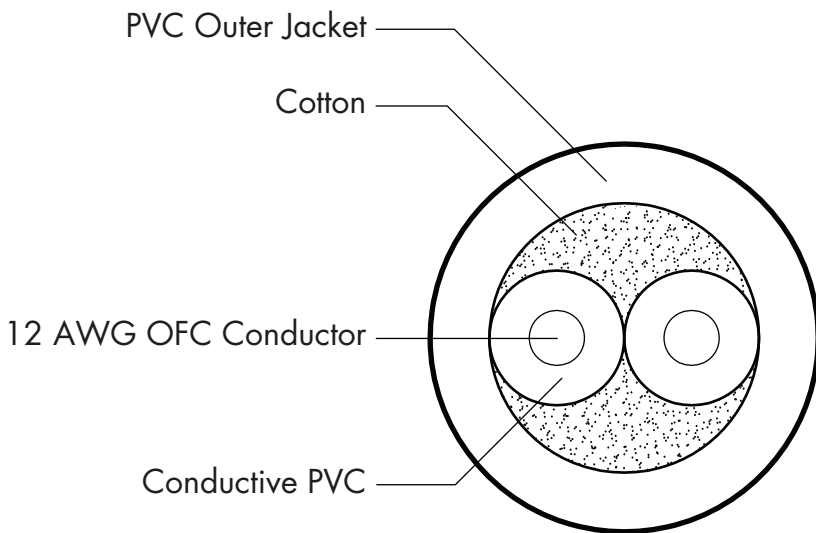

# Edge Speaker Cable

## SKT-200

### Specifications

<b>Series</b>	SKT-200
<b>Lengths</b>	3, 5, 10, 15, 20, 25, 30, 50, 75, 100 ft
<b>Connector 1</b>	Neutrik speakON
<b>Connector 2</b>	Neutrik speakON
<b>Conductors</b>	12 AWG x 2 OFC
<b>Jacket</b>	10 mm Ø