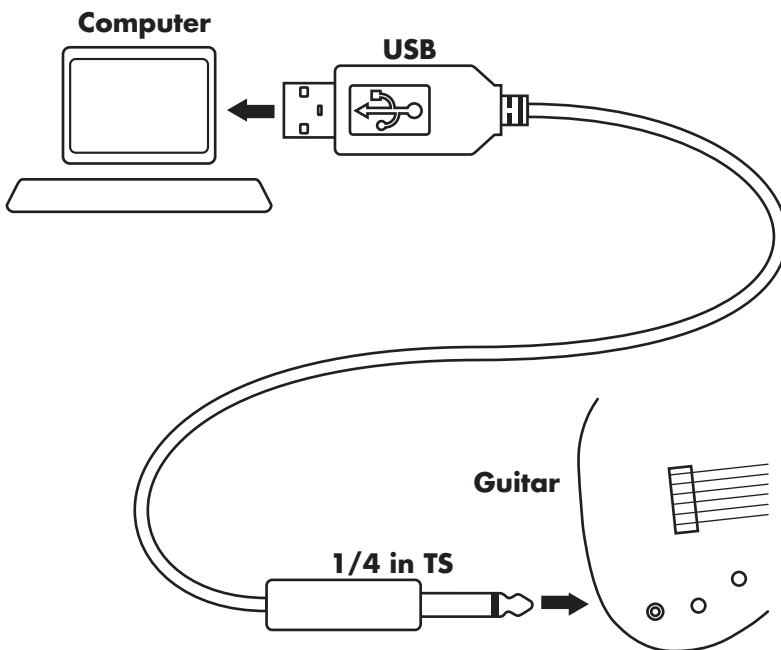

TRACKLINK Guitar to USB Interface

USQ-110

Specifications

Series	USQ-110
Connector 1	USB 2.0 Type A
Connector 2	1/4 in TS
Power	Bus Powered

Requirements

Windows Vista or newer
Mac OS X 10.6 or newer
Digital Audio Workstation or
MIDI editing software